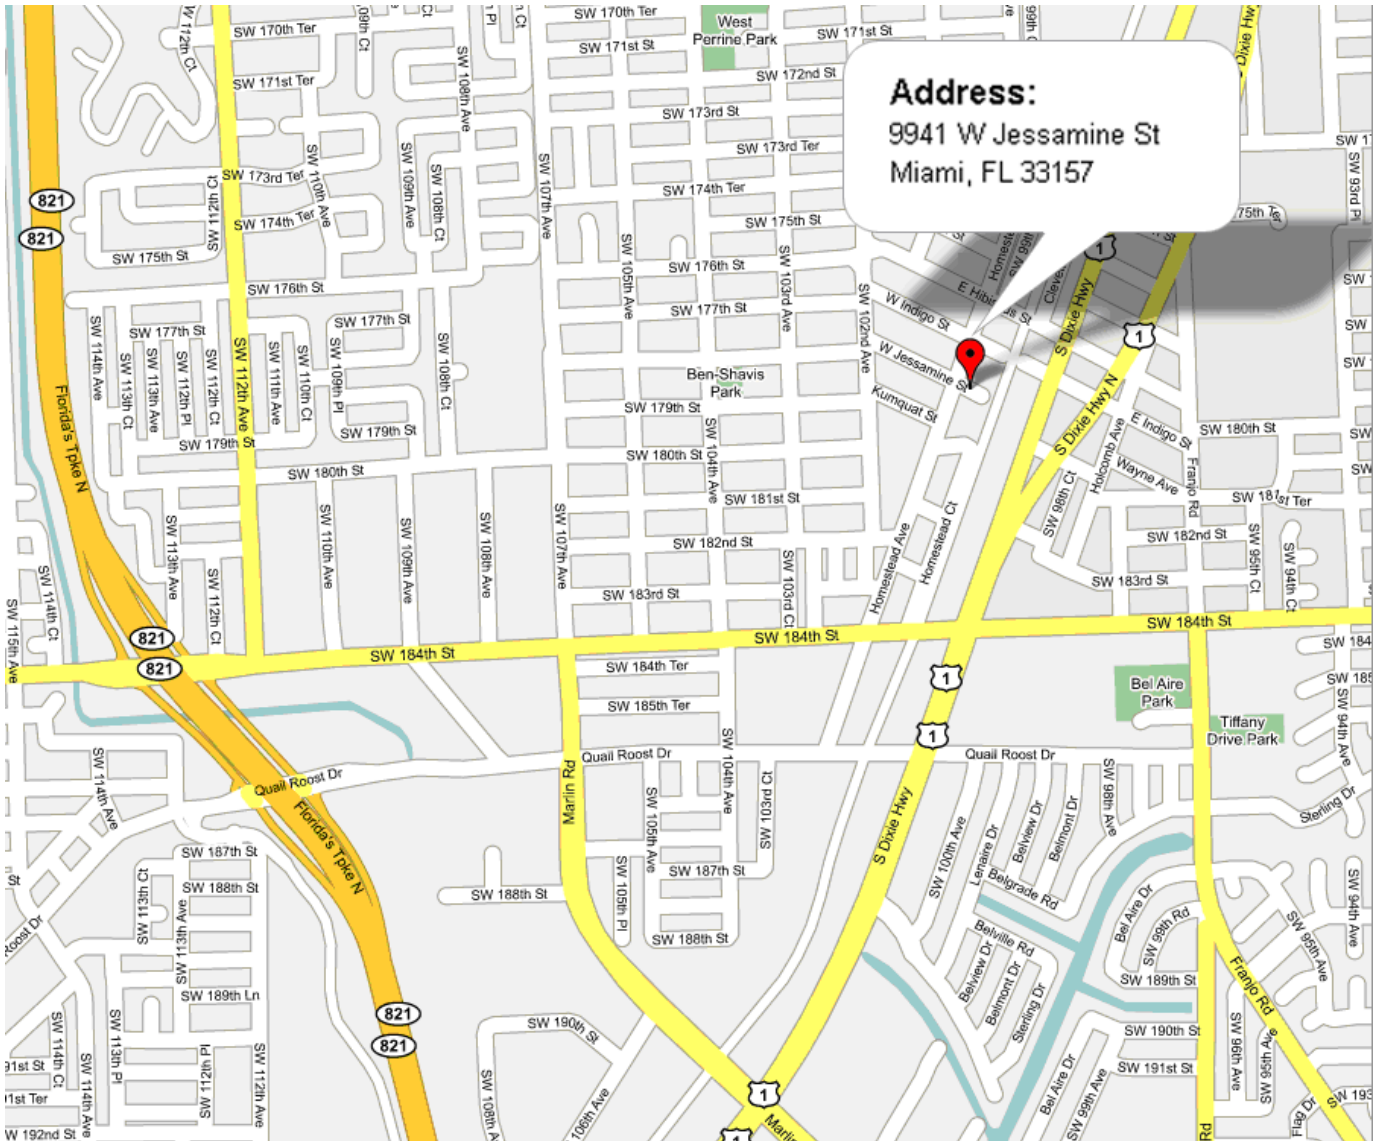

Smarter workflow. Better service.

Approaching from the North or South, use either US-1 (South Dixie Highway) or Florida's Turnpike (821 Homestead Extension) to SW 184th St.

From US-1:
Turn Right on SW 184th St.
Turn Right on Homestead Ave.
Turn Right on West Jessamine and enter first gate on Left.

From Florida's Turnpike:
Turn Left on SW 184th St.
Turn Left on Homestead Ave.
Turn Right on West Jessamine and enter first gate on Left.